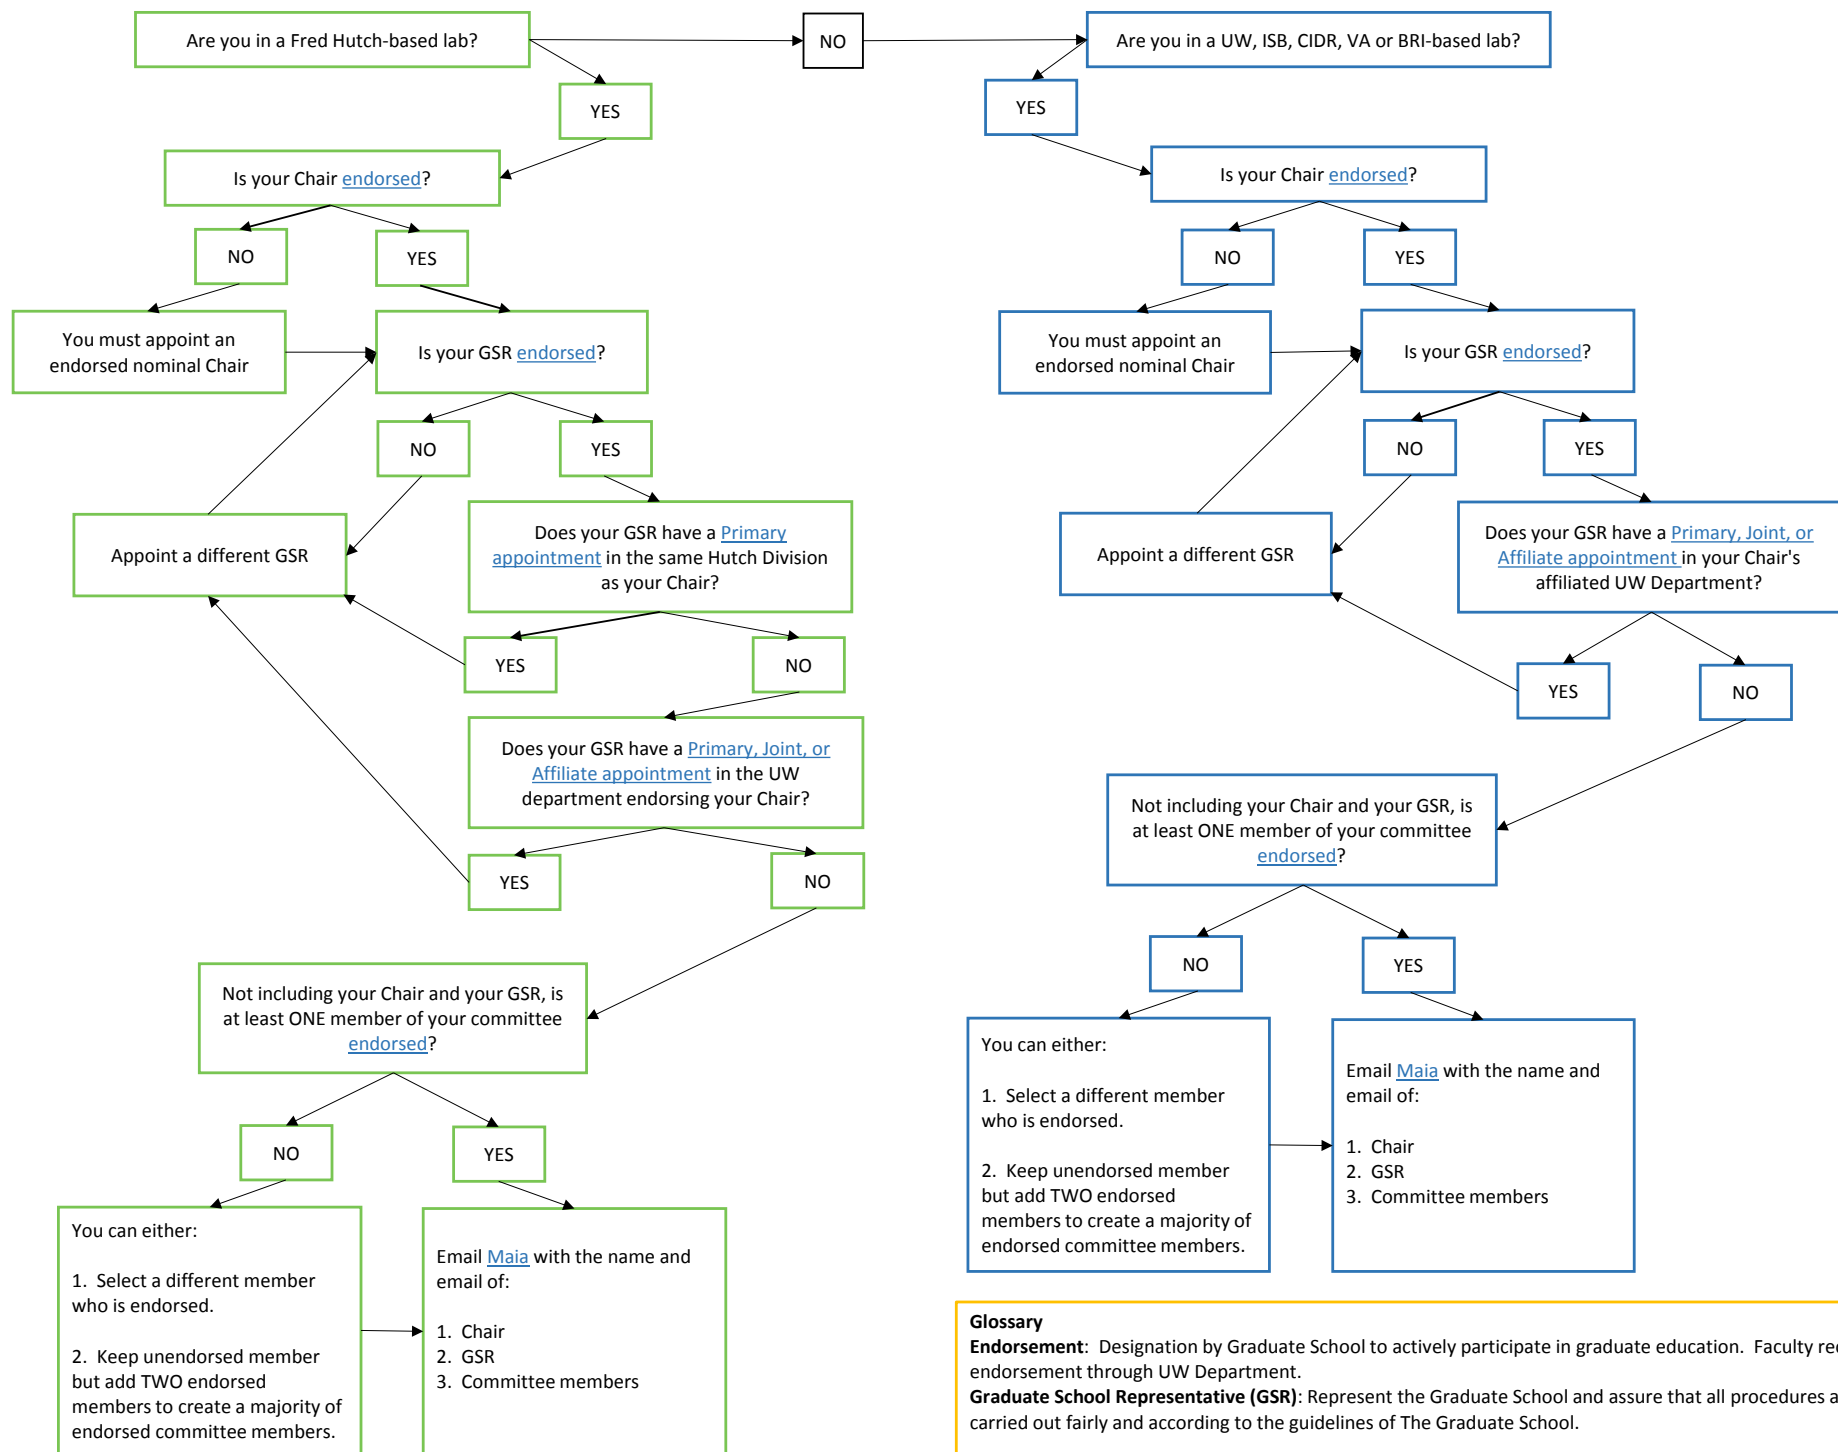

Supervisory Committee Flow Chart

Glossary
Endorsement: Designation by Graduate School to actively participate in graduate education. Faculty receive endorsement through UW Department.
Graduate School Representative (GSR): Represent the Graduate School and assure that all procedures are carried out fairly and according to the guidelines of The Graduate School.