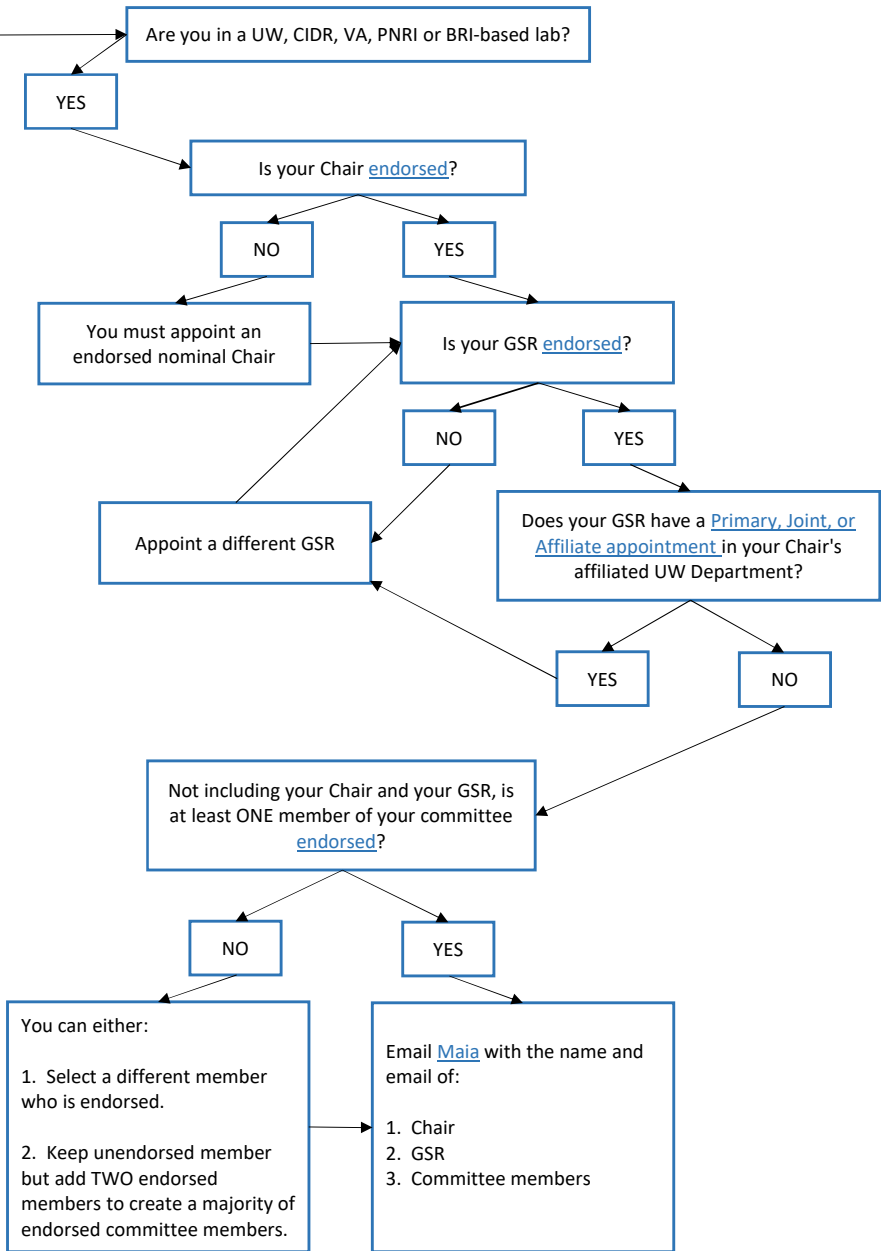

Supervisory Committee Flow Chart

Glossary

Endorsement: Designation by Graduate School to actively participate in graduate education. Faculty receive endorsement through UW Department.

Graduate School Representative (GSR): Represent the Graduate School and assure that all procedures are carried out fairly and according to the guidelines of The Graduate School.