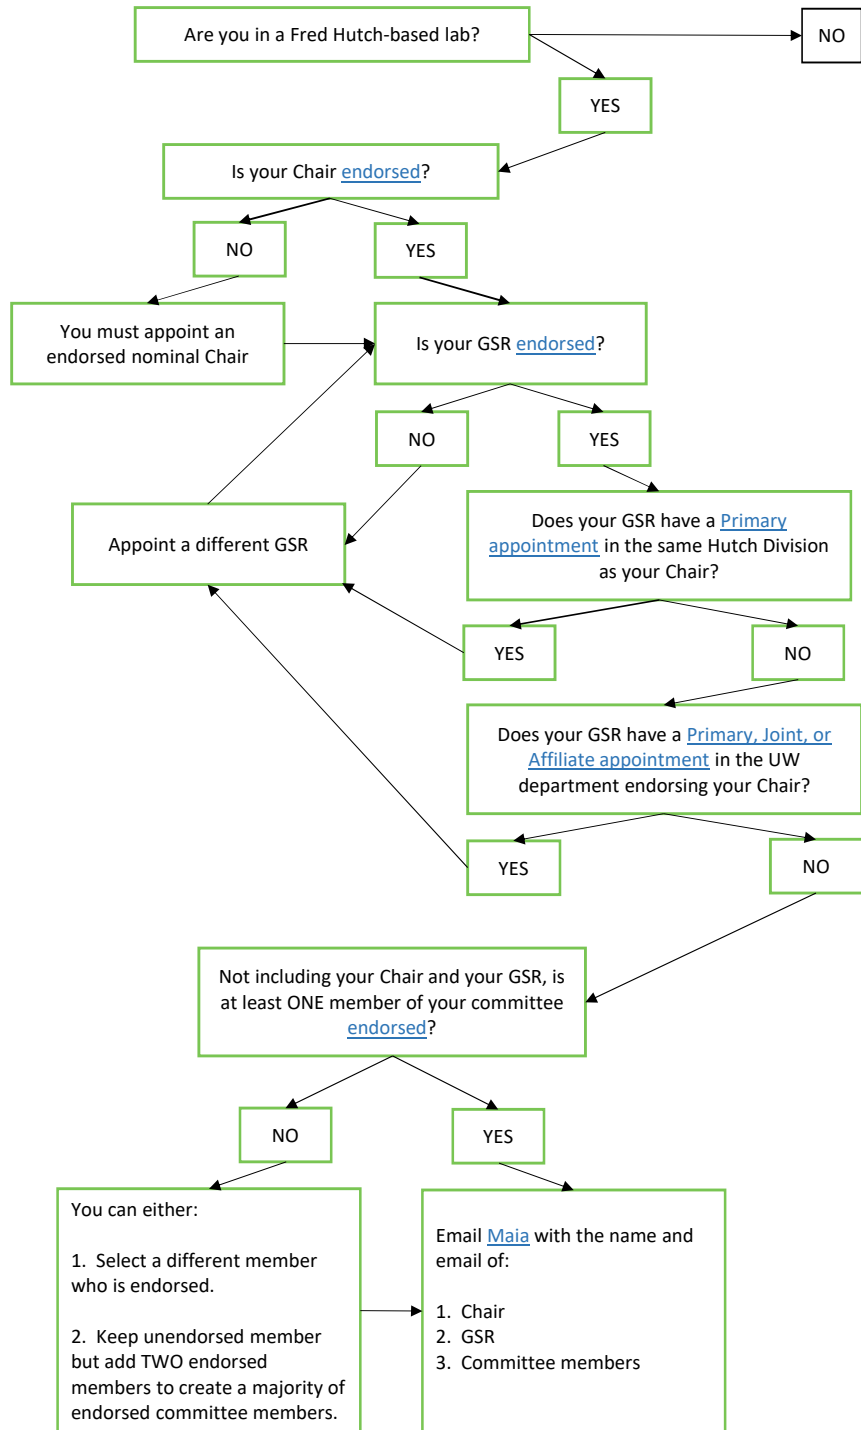

Supervisory Committee Flow Chart

Glossary

Endorsement: Designation by Graduate School to actively participate in graduate education. Faculty receive endorsement through UW Department.

Graduate School Representative (GSR): Represent the Graduate School and assure that all procedures are carried out fairly and according to the guidelines of The Graduate School.